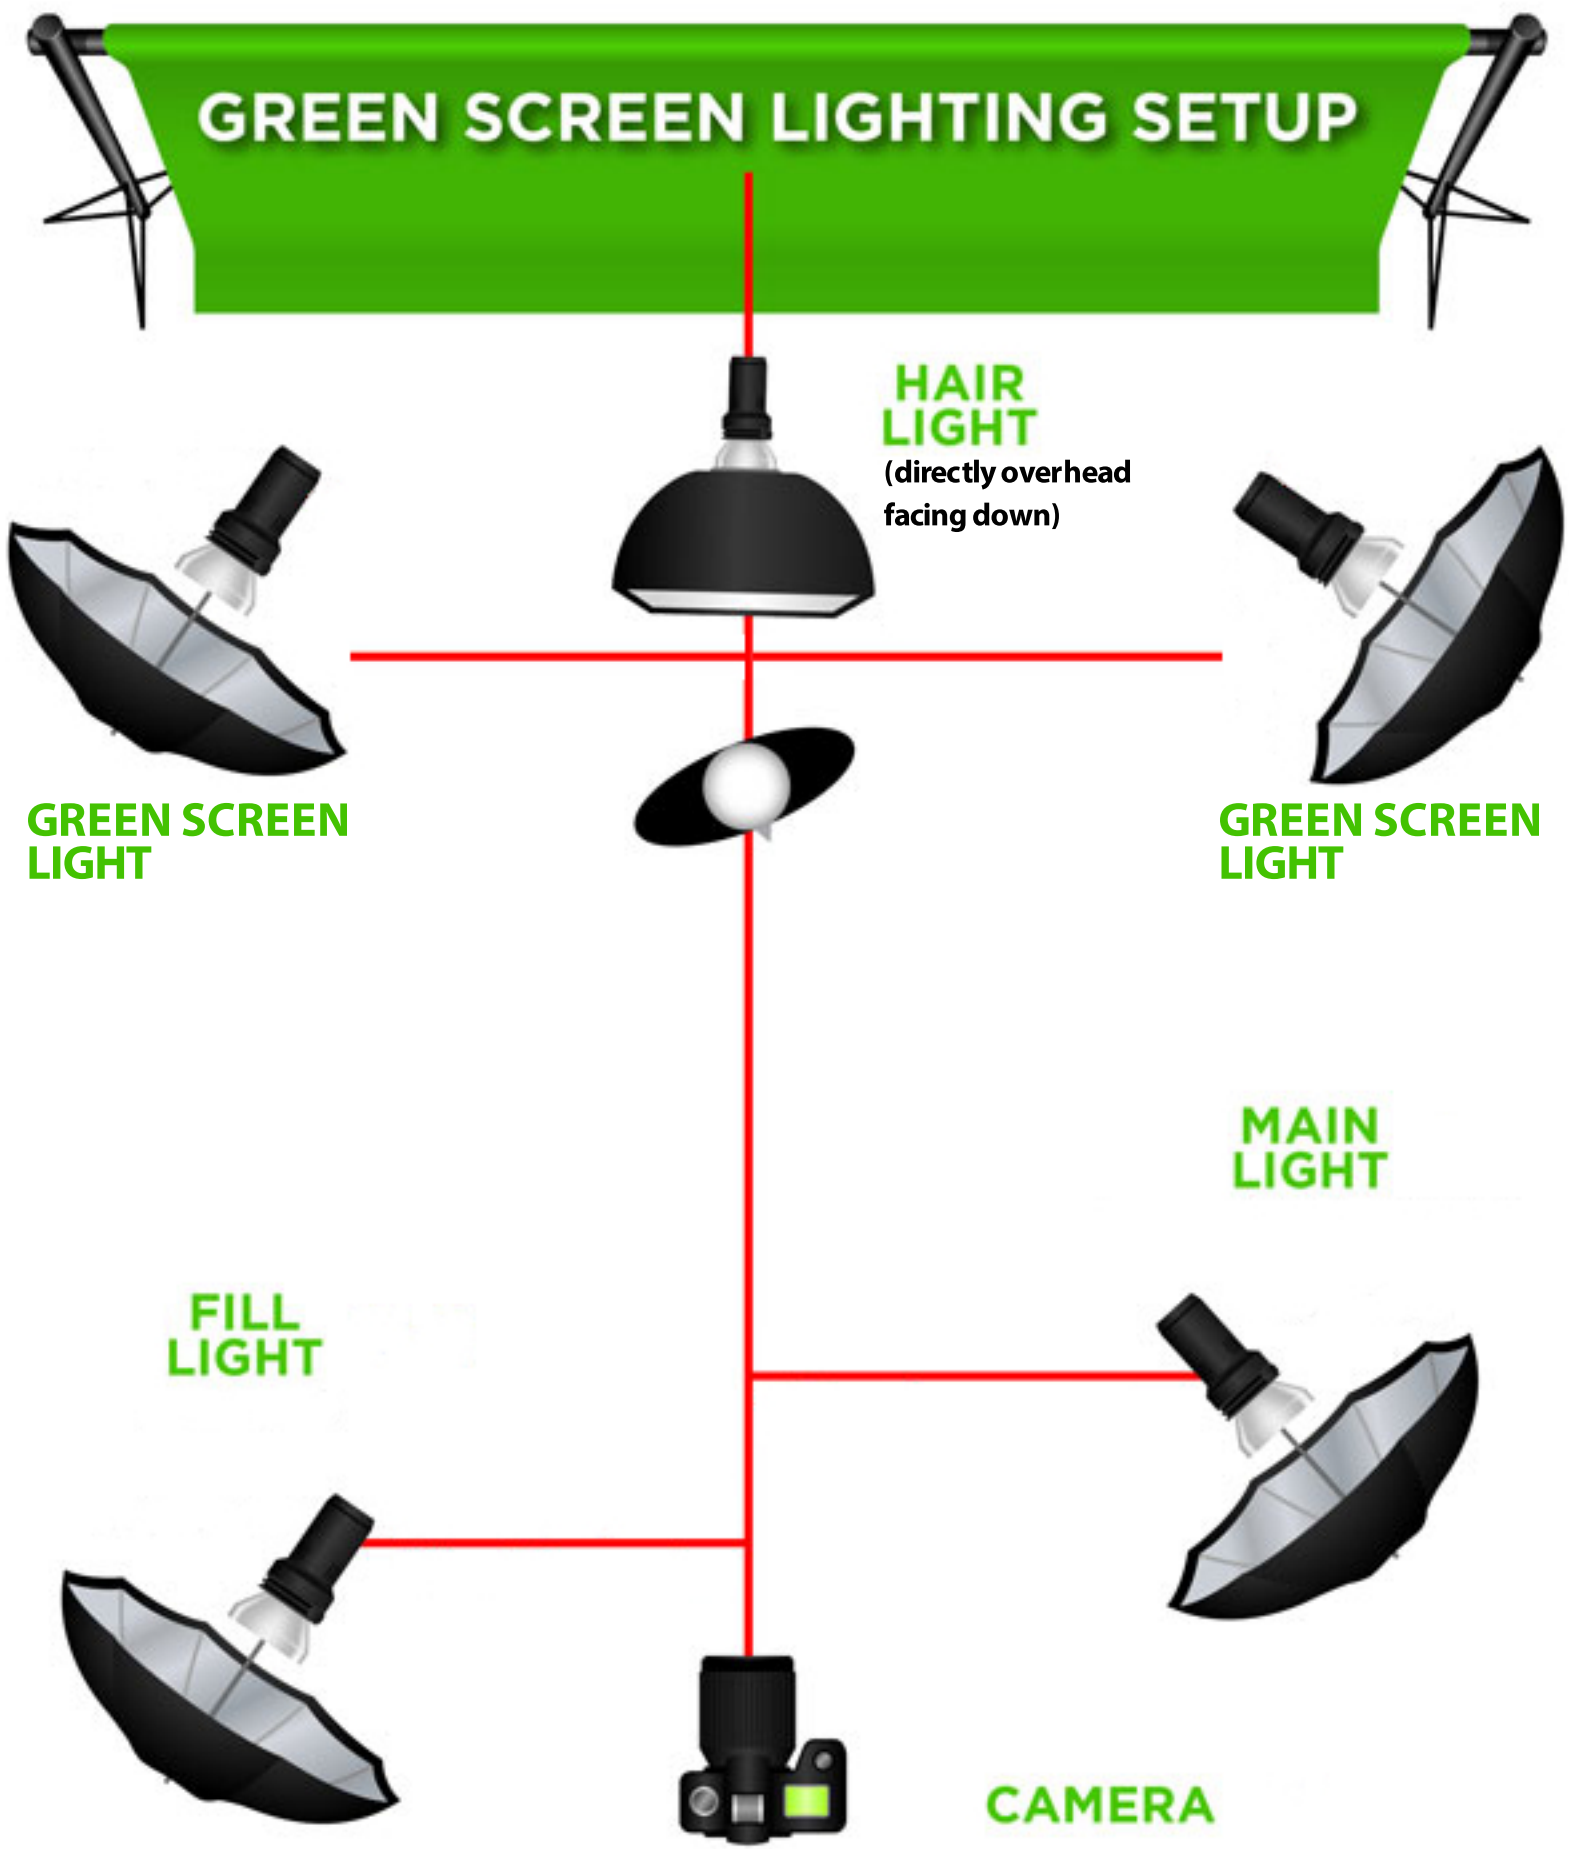

GREEN SCREEN LIGHTING SETUP

HAIR LIGHT

(directly overhead facing down)

GREEN SCREEN LIGHT

GREEN SCREEN LIGHT

FILL LIGHT

MAIN LIGHT

CAMERA